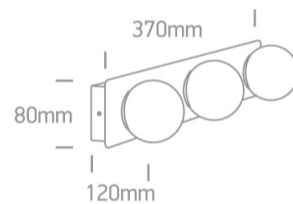

3x28W Mirror G9 Decorative Globes, IP44.

Complies with standard EN60598-1 and any other specific standards.

Downloads

Dimensions

Physical Specification

Product Type	Gear
Item Group	16 Bathroom & Mirror
Family	The Mirror G9 Decorative Globes Metal + glass
Order Code	60107C/C
Colour	Chrome
Material	Metal
Diffuser Material	Glass
Shape	Rectangular
Length	370mm
Width	120mm
Height	80mm
Surface Wall	Yes

Number of Lamps	3
-----------------	---

Dimmable	N/A
----------	-----

F Mark	
--------	---

Illumination Data

Illumination Diagram	
----------------------	---

Packing Info

Box Length	38cm
------------	------

Box Width	18cm
-----------	------

Box Height	11,5cm
------------	--------

Box Weight	1,35Kg
------------	--------

Pcs/Carton	6
------------	---

Barcode	5291889045489
---------	---------------

HS Code	9405409900
---------	------------