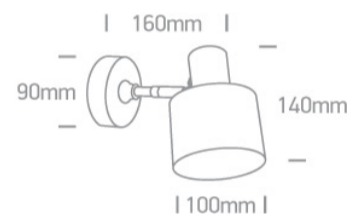

10W E27 Decorative Wall light.

Complies with standard EN60598-1 and any other specific standards.

#### Dimensions

#### Physical Specification

Item Group	18 Decorative
Family	The Hotel Retro Range
Order Code	60118/B
Colour	Black
Material	Steel
Shape	Circular
Height	140mm
Diameter	100mm
Surface Wall	Yes
Indoor	Yes
Adjustable	2 Directions