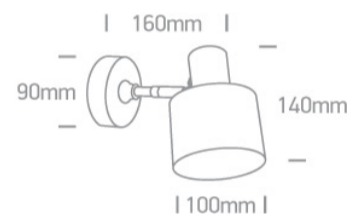

10W E27 Decorative Wall light.

Complies with standard EN60598-1 and any other specific standards.

Downloads

Dimensions

Physical Specification

Item Group	18 Decorative
Family	The Hotel Retro Range
Order Code	60118/BBS
Colour	Brushed Brass
Material	Steel
Shape	Circular
Height	140mm
Diameter	100mm
Surface Wall	Yes
Indoor	Yes
Adjustable	2 Directions