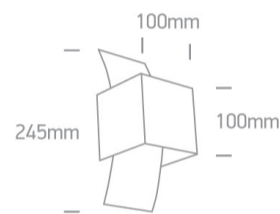

40W G9 Aluminium Decorative Wall Lights.

Complies with standard EN60598-1 and any other specific standards.

Downloads

Dimensions

Physical Specification

Item Group	13 Wall & Ceiling
Family	The GU10 & G9 Wall Lights
Order Code	6012/AL
Colour	Aluminium
Material	Natural Aluminium
Shape	Circular
Surface Wall	Yes
Indoor	Yes
Adjustable	No