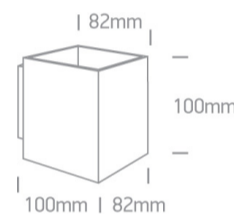

## Dimensions

## Physical Specification

|              |                                     |
|--------------|-------------------------------------|
| Item Group   | 13 Wall & Ceiling                   |
| Family       | G9 Decorative Wall Lights Aluminium |
| Order Code   | 6017A/B                             |
| Colour       | Black                               |
| Material     | Aluminium                           |
| Shape        | Rectangular                         |
| Length       | 100mm                               |
| Width        | 82mm                                |
| Height       | 100mm                               |
| Surface Wall | Yes                                 |
| Indoor       | Yes                                 |
| Adjustable   | No                                  |