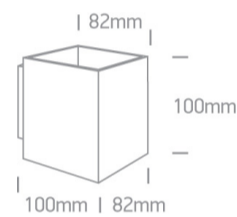

## Dimensions

## Physical Specification

Item Group	13 Wall & Ceiling
Family	G9 Decorative Wall Lights Aluminium
Order Code	6017A/W
Colour	White
Material	Aluminium
Shape	Rectangular
Length	100mm
Width	82mm
Height	100mm
Surface Wall	Yes
Indoor	Yes
Adjustable	No