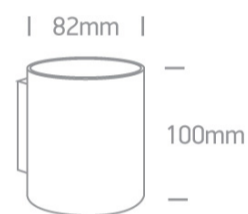

30W G9 Aluminium Decorative Wall Lights.

Complies with standard EN60598-1 and any other specific standards.

Downloads

Dimensions

Physical Specification

Item Group	13 Wall & Ceiling
Family	G9 Decorative Wall Lights Aluminium
Order Code	6017/B
Colour	Black
Material	Aluminium
Shape	Circular
Surface Wall	Yes
Indoor	Yes
Adjustable	No