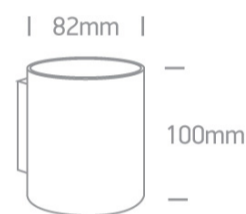

30W G9 Aluminium Decorative Wall Lights.

Complies with standard EN60598-1 and any other specific standards.

Downloads

Dimensions

Physical Specification

Item Group	13 Wall & Ceiling
Family	G9 Decorative Wall Lights Aluminium
Order Code	6017/W
Colour	White
Material	Aluminium
Shape	Circular
Surface Wall	Yes
Indoor	Yes
Adjustable	No