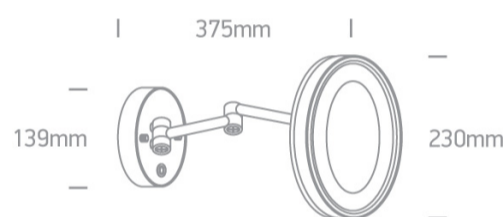

7W LED Chrome Mirror, IP44.

Supplied with non-dimmable LED driver.

Complies with standard EN60598-1 and any other specific standards.

Downloads

Dimensions

Physical Specification

Item Group	16 Bathroom & Mirror
Family	Mirror Side Lights Metal & glass
Order Code	60204/C
Colour	Chrome
Material	Die Cast
Diffuser Material	Acrylic
Shape	Circular
Height	375mm
Diameter	230mm
Surface Wall	Yes
Indoor	Yes