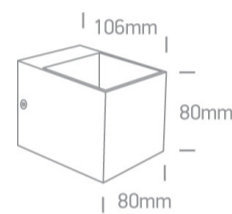

30W G9 Aluminium Mirror Reflector Decorative Wall Lights.

Complies with standard EN60598-1 and any other specific standards

Downloads

Dimensions

Physical Specification

Item Group	13 Wall & Ceiling
Family	G9 Decorative Wall Lights Aluminium
Order Code	6030/B
Colour	Black
Material	Aluminium
Shape	Rectangular
Length	80mm
Width	80mm
Height	106mm
Surface Wall	Yes
Indoor	Yes
Adjustable	No