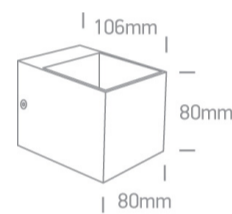

30W G9 Aluminium Mirror Reflector Decorative Wall Lights.

Complies with standard EN60598-1 and any other specific standards.

Downloads

Dimensions

Physical Specification

Item Group	13 Wall & Ceiling
Family	G9 Decorative Wall Lights Aluminium
Order Code	6030/W
Colour	White
Material	Aluminium
Shape	Rectangular
Length	80mm
Width	80mm
Height	106mm
Surface Wall	Yes
Indoor	Yes
Adjustable	No