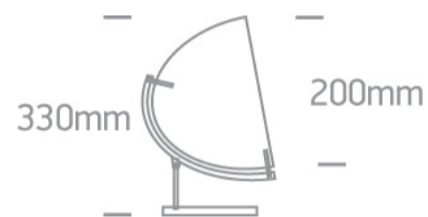

E27 Chrome Classic Table lamp, IP20.

Complies with standard EN60598-1 and any other specific standards.

Downloads

Dimensions

Physical Specification

Item Group	18 Decorative
Family	Chrome Classic Metal
Order Code	61038/C
Colour	Brushed Chrome
Material	Metal
Shape	Circular
Height	330mm
Diameter	200mm
Surface Floor/Ground	Yes
Indoor	Yes
Adjustable	No