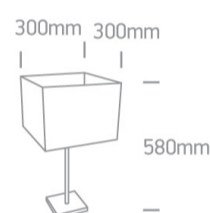

E27 Table lamp Hotel Range with White fabric shade, IP20.

Complies with standard EN60598-1 and any other specific standards.

Downloads

Dimensions

Physical Specification

Item Group	18 Decorative
Family	The Hotel Range Metal
Order Code	61042A/MC
Colour	Brushed Chrome
Material	Metal
Diffuser Material	PC
Shape	Rectangular
Length	300mm
Width	300mm
Height	580mm
Surface Floor/Ground	Yes
Indoor	Yes