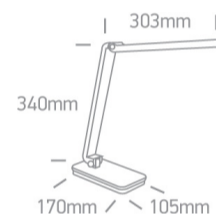

## Dimensions

## Physical Specification

Item Group	18 Decorative
Family	Reading LED Lamps
Order Code	61072/B
Colour	Black
Material	ABS
Shape	Rectangular
Length	303mm
Width	170x105mm
Height	340mm
Surface Floor/Ground	Yes
Indoor	Yes
Adjustable	2 Directions