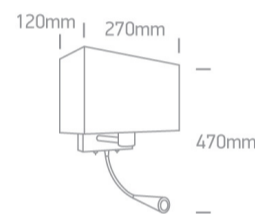

40W E27 decorative wall bedside lamp with adjustable 3W LED and 2 ON/OFF switches, IP20 .

Complies with standard EN60598-1 and any other specific standards.

Downloads

Dimensions

Physical Specification

Item Group	18 Decorative
Family	The Hotel Range Metal
Order Code	61074/C/W
Colour	Chrome
Material	Metal
Diffuser Material	Fabric
Shape	Rectangular
Length	270mm
Height	470mm
Surface Wall	Yes
Indoor	Yes
Adjustable	2 Directions

Power(Watts)	1-4W
Power Factor	0,5
Constant Current	Yes
500mA	2-8V
IP Rating	IP20
Safety Class	
Dimmable	No
Housing Material	Plastic
Brand	0
Protection	0

Illumination Data

Illumination Diagram

Packing Info