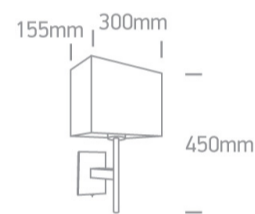

### Dimensions

### Physical Specification

Item Group	18 Decorative
Family	The Hotel Range Metal
Order Code	61078/BBS
Colour	Brushed Brass
Material	Metal
Diffuser Material	Fabric
Shape	Rectangular
Length	300mm
Width	155mm
Height	450mm
Surface Wall	Yes
Indoor	Yes