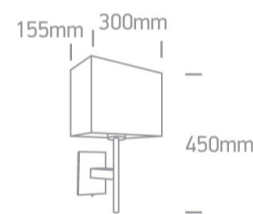

40W E27 decorative wall bedside lamp with ON/OFF switch, IP20 .

Complies with standard EN60598-1 and any other specific standards.

Downloads

Dimensions

Physical Specification

Item Group	18 Decorative
Family	The Hotel Range Metal
Order Code	61078/C
Colour	Chrome
Material	Metal
Diffuser Material	Fabric
Shape	Rectangular
Length	300mm
Width	155mm
Height	450mm
Surface Wall	Yes
Indoor	Yes