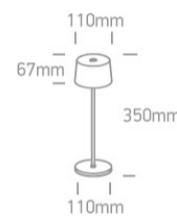

Dimensions

Physical Specification

Item Group	18 Decorative
Family	Portable Trendy Light
Order Code	61082A/B
Colour	Black
Material	Die Cast
Shape	Circular
Height	350mm
Diameter	110mm
Surface Floor/Ground	Yes
Indoor	Yes
Outdoor	Yes
Adjustable	No