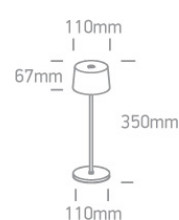

### Dimensions

Rust Brown

Material

Die Cast

Shape

Circular

Height

350mm

Diameter	110mm
Surface Floor/Ground	Yes
Indoor	Yes
Outdoor	Yes
Adjustable	No
IK Rating	6