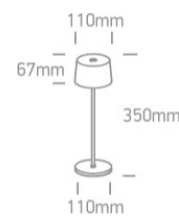

### Dimensions

### Physical Specification

Item Group	18 Decorative
Family	Portable Trendy Light
Order Code	61082A/W
Colour	White
Material	Die Cast
Shape	Circular
Height	350mm
Diameter	110mm
Surface Floor/Ground	Yes
Indoor	Yes
Outdoor	Yes
Adjustable	No