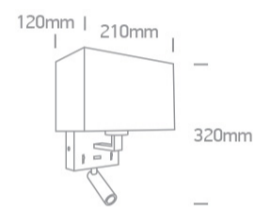

### Dimensions

### Physical Specification

Item Group	New 2021 Edition 2
Family	Decorative
Order Code	61120/B/W
Colour	Black
Material	Metal
Diffuser Material	Fabric
Shape	Rectangular
Length	210mm
Width	120mm
Height	320mm
Surface Wall	Yes
Indoor	Yes