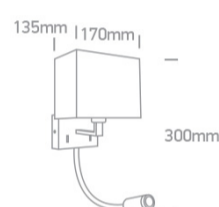

### Dimensions

### Physical Specification

Item Group	New 2021 Edition 2
Family	Decorative
Order Code	61122/C/W
Colour	Chrome
Material	Metal
Diffuser Material	Fabric
Shape	Rectangular
Length	170mm
Width	135mm
Height	300mm
Surface Wall	Yes
Indoor	Yes