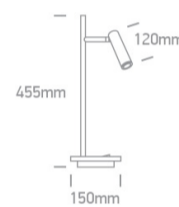

3W Reading light + 6W Base LED Decorative desk lamp with On/Off switch and Eu plug.

Complete with drivers.

Complies with standard EN60598-1 and any other specific standards.

Downloads

Dimensions

Physical Specification

Item Group	New 2021 Edition 2
Family	Decorative
Order Code	61132A/B/W
Colour	Black
Material	Metal + Aluminium
Shape	Circular
Height	455mm
Diameter	120mm
Surface Floor/Ground	Yes
Indoor	Yes
Adjustable	2 Directions