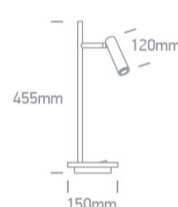

3W Reading light + 6W Base LED Decorative desk lamp with On/Off switch and Eu plug.

Complete with drivers.

Complies with standard EN60598-1 and any other specific standards.

Downloads

Dimensions

Physical Specification

Item Group	New 2021 Edition 2
Family	Decorative
Order Code	61132A/W/W
Colour	White
Material	Metal + Aluminium
Shape	Circular
Height	455mm
Diameter	120mm
Surface Floor/Ground	Yes
Indoor	Yes
Adjustable	2 Directions