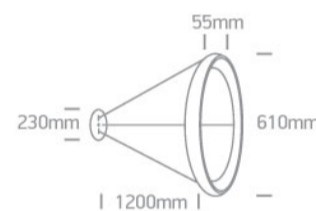

### Dimensions

### Physical Specification

Item Group	18 Decorative
Family	LED Pendant Rings
Order Code	62144NB/BGL/W
Colour	Brushed Gold
Material	Metal
Shape	Circular
Height	1200mm
Diameter	610mm
Suspended Ceiling	Yes
Indoor	Yes
Adjustable	No

## Packing Info

Box Length	68cm
Box Width	68cm
Box Height	12cm
Box Weight	3,5Kg
Pcs/Carton	1
Carton Length	68cm
Carton Width	68cm
Carton Height	12cm
Carton Weight	3,5Kg
Barcode	5291889063377
HS Code	9405409900