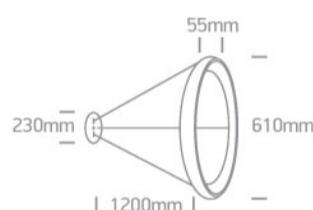

### Dimensions

### Physical Specification

Item Group	18 Decorative
Family	LED Pendant Rings
Order Code	62144NB/B/W
Colour	Black
Material	Metal
Shape	Circular
Height	1200mm
Diameter	610mm
Suspended Ceiling	Yes
Indoor	Yes
Adjustable	No

## Packing Info

Box Length	68cm
Box Width	68cm
Box Height	12cm
Box Weight	3,5Kg
Pcs/Carton	1
Carton Length	68cm
Carton Width	68cm
Carton Height	12cm
Carton Weight	3,5Kg
Barcode	5291889056843
HS Code	9405409900