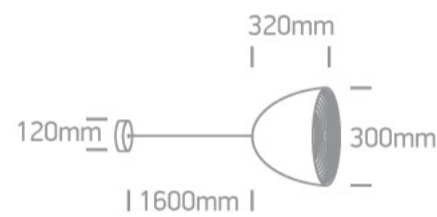

E27 20W Aluminium Bowl Shade pendant with 160cm suspension, IP20.

Complies with standard EN60598-1 and any other specific standards.

Downloads

Dimensions

Physical Specification

Item Group	17 Pendants
Family	Bowl Shade Pendant Range
Order Code	63016A/B/BS
Colour	Black-Brass
Material	Aluminium
Shape	Circular
Height	320mm
Diameter	300mm
Suspended Ceiling	Yes
Indoor	Yes
Adjustable	No