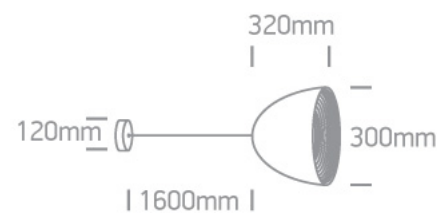

E27 20W Aluminium Bowl Shade pendant with 160cm suspension, IP20.

Complies with standard EN60598-1 and any other specific standards.

Downloads

Dimensions

Physical Specification

Item Group	17 Pendants
Family	Bowl Shade Pendant Range
Order Code	63016A/B/G
Colour	Black-Grey
Material	Aluminium
Shape	Circular
Height	320mm
Diameter	300mm
Suspended Ceiling	Yes
Indoor	Yes
Adjustable	No