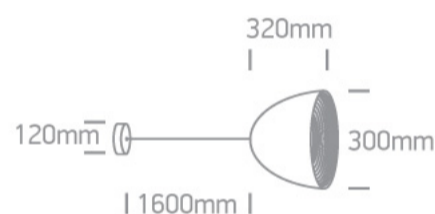

E27 20W Aluminium Bowl Shade pendant with 160cm suspension, IP20.

Complies with standard EN60598-1 and any other specific standards.

Downloads

Dimensions

Physical Specification

Item Group	17 Pendants
Family	Bowl Shade Pendant Range
Order Code	63016A/W/G
Colour	White-Grey
Material	Aluminium
Shape	Circular
Height	320mm
Diameter	300mm
Suspended Ceiling	Yes
Indoor	Yes
Adjustable	No