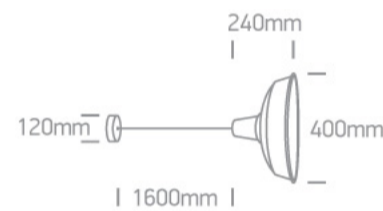

E27 20W Aluminium Retro pendant with 160cm suspension, IP20.

Complies with standard EN60598-1 and any other specific standards.

### Dimensions

### Physical Specification

Item Group	17 Pendants
Family	Retro Pendants
Order Code	63020/B/BS
Colour	Black-Brass
Material	Aluminium
Shape	Circular
Height	240mm
Diameter	400mm
Suspended Ceiling	Yes
Indoor	Yes
Adjustable	No