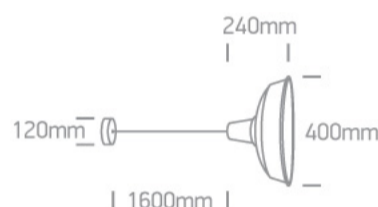

E27 20W Aluminium Retro pendant with 160cm suspension, IP20.

Complies with standard EN60598-1 and any other specific standards.

#### Dimensions

#### Physical Specification

Item Group	17 Pendants
Family	Retro Pendants
Order Code	63020/B/G
Colour	Black-Grey
Material	Aluminium
Shape	Circular
Height	240mm
Diameter	400mm
Suspended Ceiling	Yes
Indoor	Yes
Adjustable	No