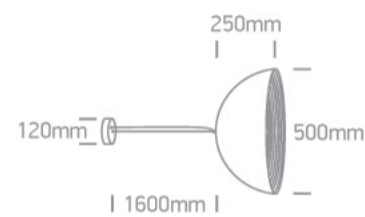

E27 20W Aluminium Bowl Shade pendant with 160cm suspension, IP20.

Complies with standard EN60598-1 and any other specific standards.

## Dimensions

## Physical Specification

Item Group	17 Pendants
Family	Bowl Shade Pendant Range
Order Code	63022A/B/BS
Colour	Black-Brass
Material	Aluminium
Shape	Circular
Height	250mm
Diameter	500mm
Suspended Ceiling	Yes
Indoor	Yes
Adjustable	No