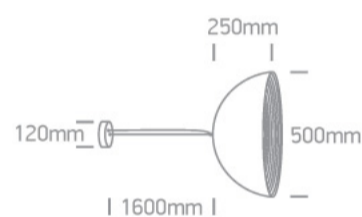

E27 20W Aluminium Bowl Shade pendant with 160cm suspension, IP20.

Complies with standard EN60598-1 and any other specific standards.

Downloads

Dimensions

Physical Specification

Item Group	17 Pendants
Family	Bowl Shade Pendant Range
Order Code	63022A/W/BS
Colour	White-Brass
Material	Aluminium
Shape	Circular
Height	250mm
Diameter	500mm
Suspended Ceiling	Yes
Indoor	Yes
Adjustable	No