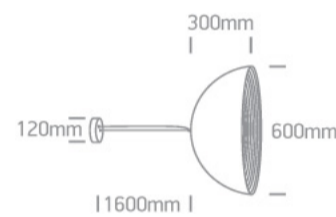

E27 20W Aluminium Bowl Shade pendant with 160cm suspension, IP20.

Complies with standard EN60598-1 and any other specific standards.

#### Dimensions

#### Physical Specification

Item Group	17 Pendants
Family	Bowl Shade Pendant Range
Order Code	63022B/B/BS
Colour	Black-Brass
Material	Aluminium
Shape	Circular
Height	300mm
Diameter	600mm
Suspended Ceiling	Yes
Indoor	Yes
Adjustable	No