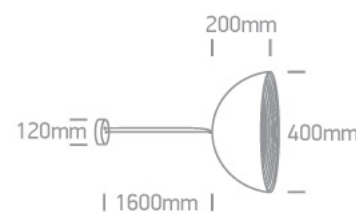

E27 20W Aluminium Bowl Shade pendant with 160cm suspension, IP20.

Complies with standard EN60598-1 and any other specific standards.

Downloads

Dimensions

Physical Specification

Item Group	17 Pendants
Family	Bowl Shade Pendant Range
Order Code	63022/B/BS
Colour	Black-Brass
Material	Aluminium
Shape	Circular
Height	200mm
Diameter	400mm
Suspended Ceiling	Yes
Indoor	Yes
Adjustable	No