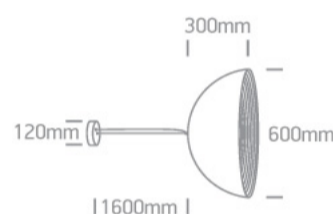

E27 20W Aluminium Bowl Shade pendant with 160cm suspension, IP20.

Complies with standard EN60598-1 and any other specific standards.

## Dimensions

## Physical Specification

Item Group	17 Pendants
Family	Bowl Shade Pendant Range
Order Code	63022B/W/BS
Colour	White-Brass
Material	Aluminium
Shape	Circular
Height	300mm
Diameter	600mm
Suspended Ceiling	Yes
Indoor	Yes
Adjustable	No