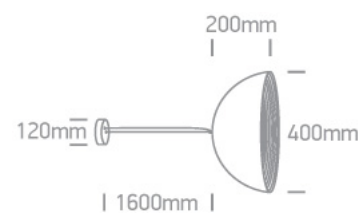

E27 20W Aluminium Bowl Shade pendant with 160cm suspension, IP20.

Complies with standard EN60598-1 and any other specific standards.

Downloads

Dimensions

Physical Specification

Item Group	17 Pendants
Family	Bowl Shade Pendant Range
Order Code	63022/W/BS
Colour	White-Brass
Material	Aluminium
Shape	Circular
Height	200mm
Diameter	400mm
Suspended Ceiling	Yes
Indoor	Yes
Adjustable	No