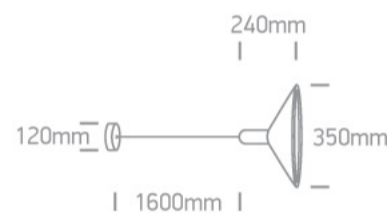

E27 12W Aluminium Retro pendant with 160cm suspension, IP20.

Complies with standard EN60598-1 and any other specific standards.

Downloads

Dimensions

Physical Specification

Item Group	17 Pendants
Family	Retro Pendants
Order Code	63026/B/BS
Colour	Black-Brass
Material	Aluminium
Shape	Circular
Height	240mm
Diameter	350mm
Suspended Ceiling	Yes
Indoor	Yes
Adjustable	No