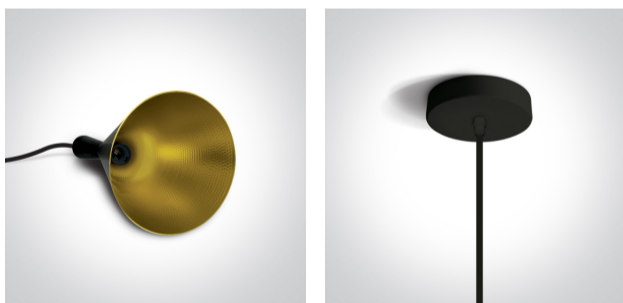

Gallery

Physical Specification

Item Group

17 Pendants

Family

Retro Pendants

Order Code

63040/B/BS

Colour

Black-Brass

Material

Aluminium

Shape

Circular

Height

380mm