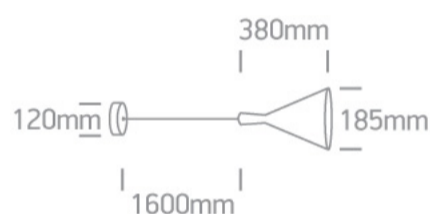

E27 12W Aluminium Retro pendant with 160cm suspension, IP20.

Complies with standard EN60598-1 and any other specific standards.

### Dimensions

Black-Brass

Material

Aluminium

Shape

Circular

Height

380mm

Diameter	185mm
Suspended Ceiling	Yes
Indoor	Yes
Adjustable	No