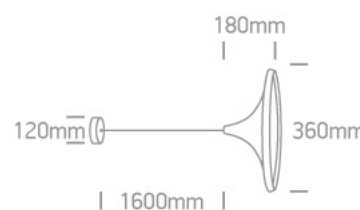

E27 12W Aluminium Retro pendant with 160cm suspension, IP20.

Complies with standard EN60598-1 and any other specific standards.

Downloads

Dimensions

Gallery

Physical Specification

Item Group

17 Pendants

Shape

Circular

Height

180mm

Diameter	360mm
Suspended Ceiling	Yes
Indoor	Yes
Adjustable	No

Electrical Characteristics

Gear	No
------	----

Fitting + Driver