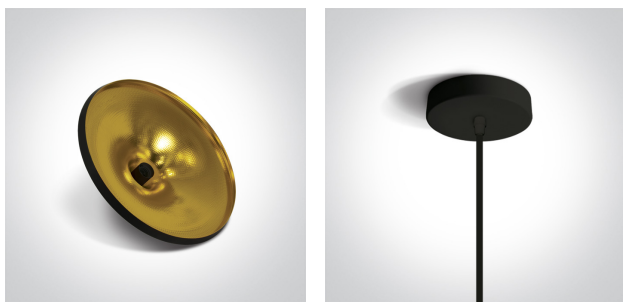

E27 12W Aluminium Retro pendant with 160cm suspension, IP20.

Complies with standard EN60598-1 and any other specific standards.

Downloads

Dimensions

Gallery

Physical Specification

Item Group

17 Pendants

Family

Retro Pendants

Order Code

63042/B/BS

Colour

Black-Brass

Material

Aluminium

Shape

Circular

Height

180mm

Diameter	360mm
Suspended Ceiling	Yes
Indoor	Yes
Adjustable	No

Electrical Characteristics

Gear	No
------	----

Fitting + Driver