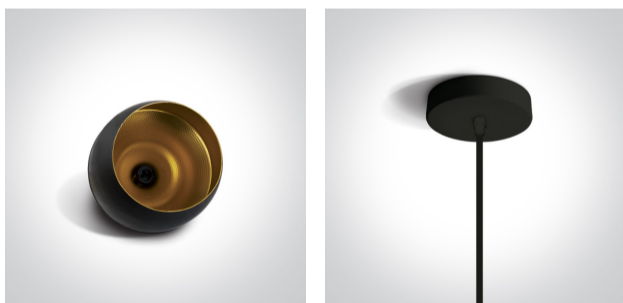

E27 12W Aluminium Retro pendant with 160cm suspension, IP20.

Complies with standard EN60598-1 and any other specific standards.

Downloads

Dimensions

Gallery

Physical Specification

Item Group

17 Pendants

Family

Retro Pendants

Order Code

63044/B/BS

Colour

Black-Brass

Material

Aluminium

Shape

Circular

Height

360mm

Diameter	240mm
Suspended Ceiling	Yes
Indoor	Yes
Adjustable	No

Electrical Characteristics

Gear	No
------	----

Fitting + Driver