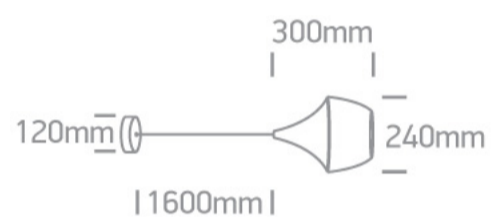

E27 12W Aluminium Retro pendant with 160cm suspension, IP20.

Complies with standard EN60598-1 and any other specific standards.

Downloads

Dimensions

Gallery

Physical Specification

Item Group

17 Pendants

Shape

Circular

Height

360mm

Diameter	240mm
Suspended Ceiling	Yes
Indoor	Yes
Adjustable	No

Electrical Characteristics

Gear	No
------	----

Fitting + Driver