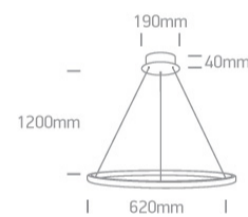

20W LED Decorative Pendant.

Complete with 24V driver.

Complies with standard EN60598-1 and any other specific standards.

Downloads

Dimensions

Physical Specification

Item Group	18 Decorative
Family	The Crystal Swirl Range
Order Code	63054A/B
Colour	Black
Material	Aluminium + Steel
Diffuser Material	Crystal
Shape	Circular
Height	1200mm
Diameter	620mm
Suspended Ceiling	Yes
Indoor	Yes
Adjustable	No