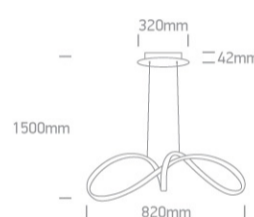

36W LED Decorative Pendant.

Complete with 24V driver.

Complies with standard EN60598-1 and any other specific standards.

## Dimensions

## Physical Specification

Item Group	18 Decorative
Family	The Swirl Range
Order Code	63062/BS
Colour	Brass
Material	Aluminium + Steel
Diffuser Material	Acrylic
Shape	Circular
Height	1500mm
Diameter	820mm
Suspended Ceiling	Yes
Indoor	Yes
Adjustable	No