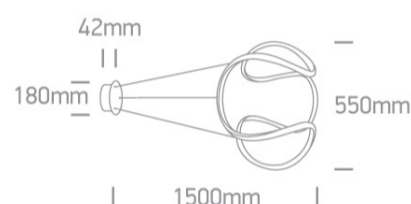

36W LED Decorative Pendant.

Complete with 24V driver.

Complies with standard EN60598-1 and any other specific standards.

Downloads

Dimensions

Physical Specification

Item Group	18 Decorative
Family	The Swirl Range
Order Code	63064/B
Colour	Black
Material	Aluminium + Steel
Shape	Circular
Height	1500mm
Diameter	550mm
Suspended Ceiling	Yes
Indoor	Yes
Adjustable	No