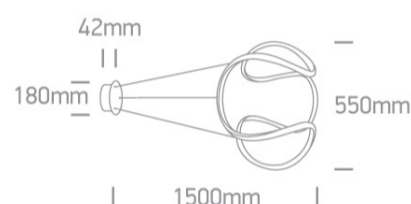

36W LED Decorative Pendant.

Complete with 24V driver.

Complies with standard EN60598-1 and any other specific standards.

Downloads

Dimensions

Physical Specification

Item Group	18 Decorative
Family	The Swirl Range
Order Code	63064/W
Colour	White
Material	Aluminium + Steel
Shape	Circular
Height	1500mm
Diameter	550mm
Suspended Ceiling	Yes
Indoor	Yes
Adjustable	No