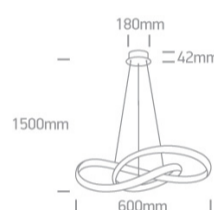

30W LED Decorative Pendant.

Complete with 24V driver.

Complies with standard EN60598-1 and any other specific standards.

Downloads

Dimensions

Physical Specification

Item Group	18 Decorative
Family	The Swirl Range
Order Code	63066A/B
Colour	Black
Material	Aluminium + Steel
Shape	Circular
Height	1500mm
Diameter	600mm
Suspended Ceiling	Yes
Indoor	Yes
Adjustable	No