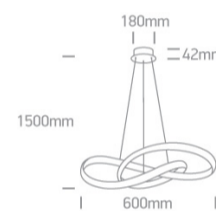

30W LED Decorative Pendant.

Complete with 24V driver.

Complies with standard EN60598-1 and any other specific standards.

Downloads

Dimensions

Physical Specification

Item Group	18 Decorative
Family	The Swirl Range
Order Code	63066A/W
Colour	White
Material	Aluminium + Steel
Shape	Circular
Height	1500mm
Diameter	600mm
Suspended Ceiling	Yes
Indoor	Yes
Adjustable	No