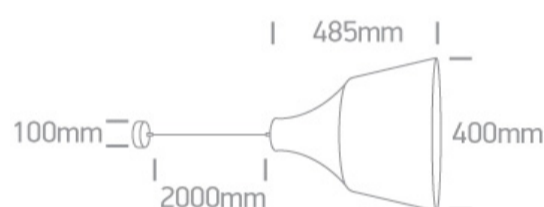

20W E27 pendant with shade.

Complies with standard EN60598-1 and any other specific standards.

Downloads

Dimensions

Physical Specification

Item Group	17 Pendants
Family	Retro Pendants
Order Code	63072A/BBS
Colour	Brushed Brass
Material	Aluminium
Shape	Circular
Height	485mm
Diameter	400mm
Suspended Ceiling	Yes
Indoor	Yes
Adjustable	No