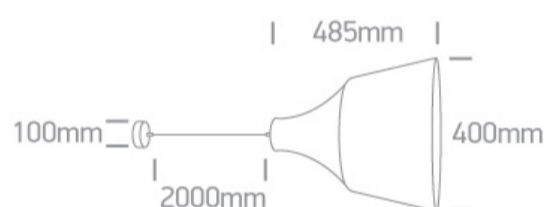

20W E27 pendant with shade.

Complies with standard EN60598-1 and any other specific standards.

### Dimensions

### Physical Specification

Item Group	17 Pendants
Family	Retro Pendants
Order Code	63072A/CU
Colour	Copper
Material	Aluminium
Shape	Circular
Height	485mm
Diameter	400mm
Suspended Ceiling	Yes
Indoor	Yes
Adjustable	No