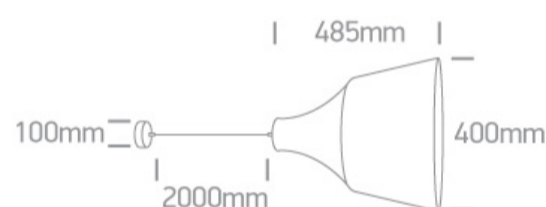

20W E27 pendant with shade.

Complies with standard EN60598-1 and any other specific standards.

Downloads

Dimensions

Physical Specification

Item Group	17 Pendants
Family	Retro Pendants
Order Code	63072A/MG
Colour	Metal Grey
Material	Aluminium
Shape	Circular
Height	485mm
Diameter	400mm
Suspended Ceiling	Yes
Indoor	Yes
Adjustable	No